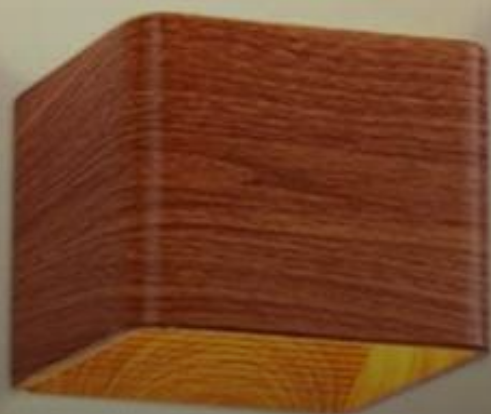

COD. 3692

APLIQUE DE PARED
**METALICO IMITANDO
MADERA CUADRADO**

$1,730

mundo led